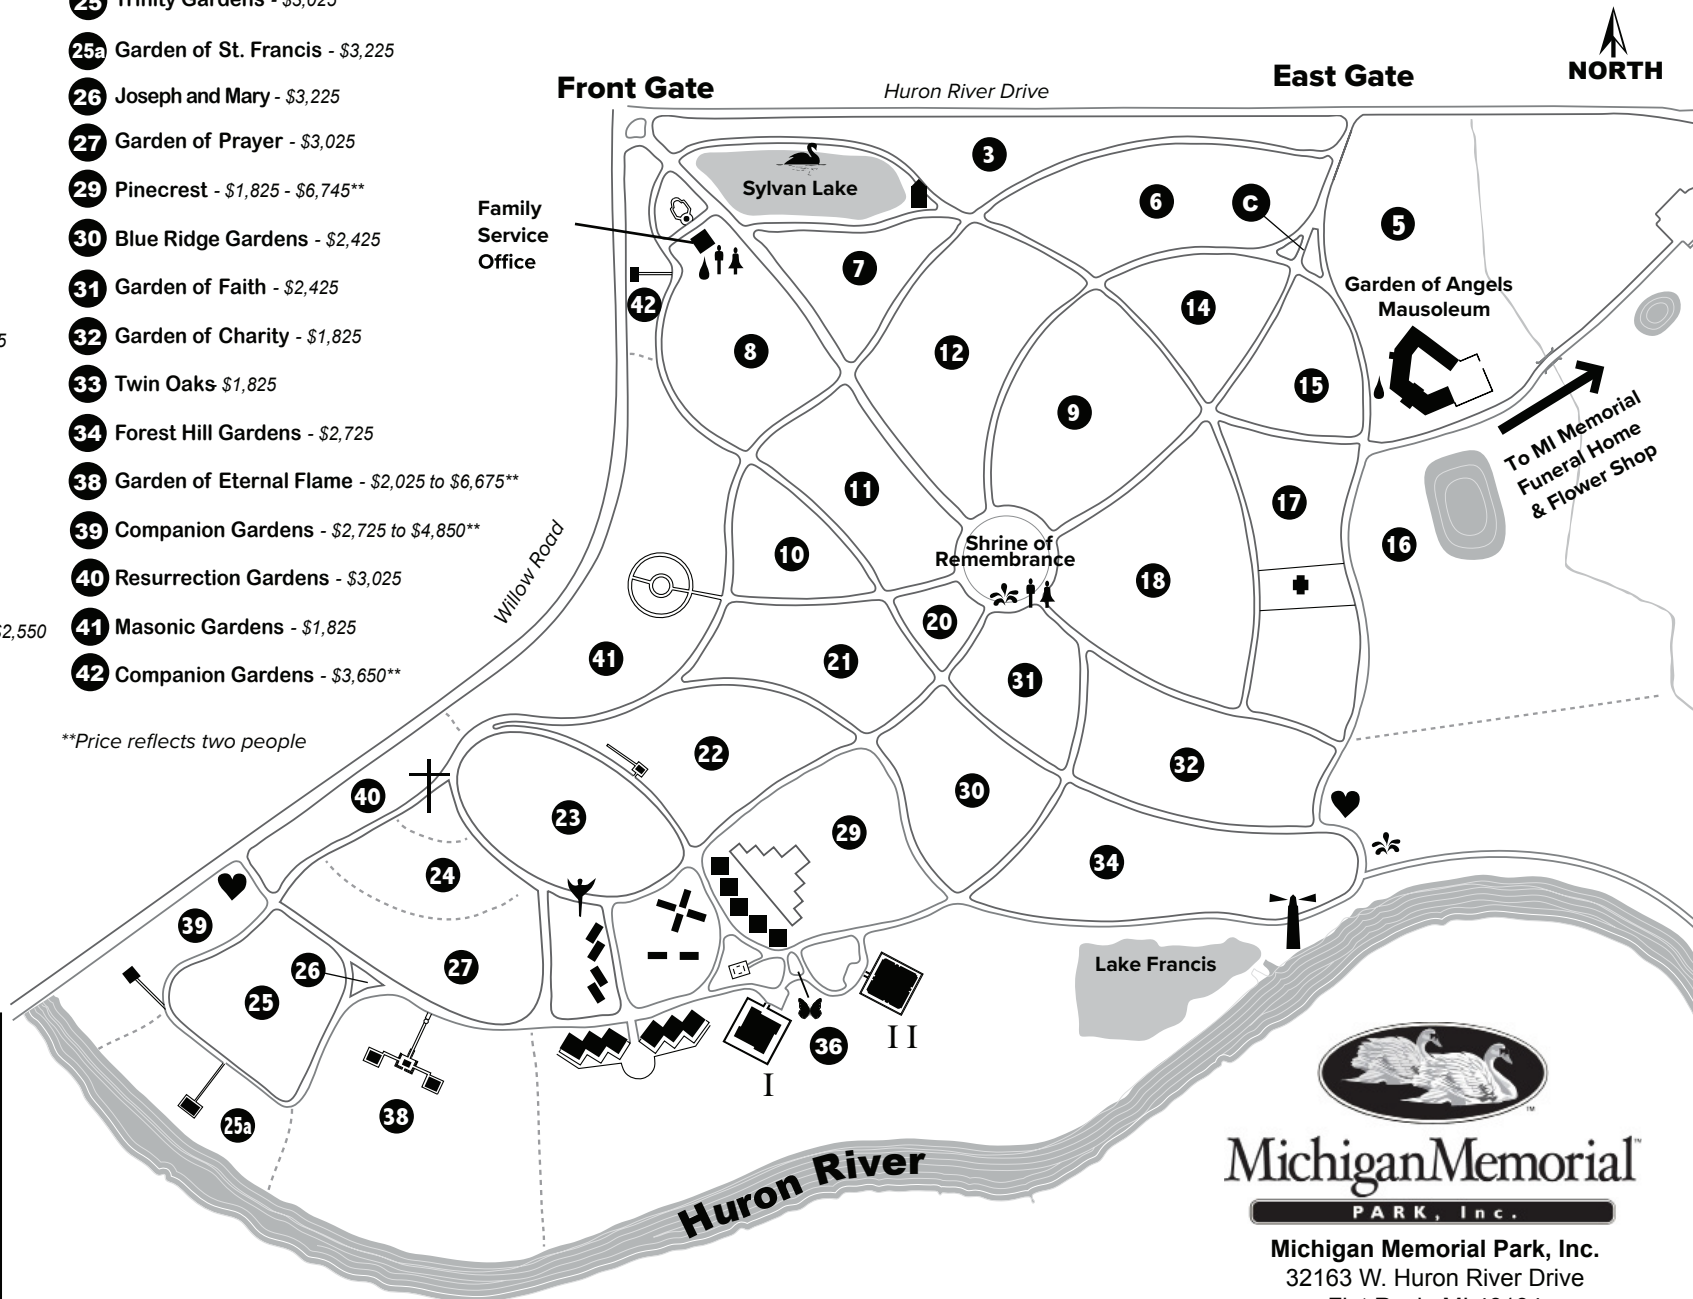

Traditional Burial Options at Michigan Memorial Park

Prices include credits towards bronze memorials and burial vaults. Monument and Catholic sites are also available.

- C** Praying Hands - \$2,725
- 3** Lake View Gardens - \$3,025
- 5** Garden of Memories - \$1,825
- 6** Garden of Blossoms - \$2,725
- 7** Sylvan Gardens - \$3,225
- 8** Serenity Gardens - \$2,725
- 9** Garden of Peace - \$2,425
- 10** Garden of Friendship - \$2,725
- 11** Garden of Hope - \$2,425
- 12** Garden of Pines - \$2,725
- 14** Garden of Splendor - \$2,425
- 15** Evergreen Gardens - \$1,825
- 16** Oakcrest - \$1,825
- 17** Fairlane Gardens - \$1,825 to \$2,550
- 18** Chapel Gardens - \$1,825
- 20** Garden of Eden - \$2,425
- 21** Maple Gardens - \$1,825
- 22** Garden of Apostles - \$1,825
- 23** Garden of Eternity - \$3,025
- 24** Calvary Garden - \$3,225
- 25** Trinity Gardens - \$3,025
- 25a** Garden of St. Francis - \$3,225
- 26** Joseph and Mary - \$3,225
- 27** Garden of Prayer - \$3,025
- 29** Pinecrest - \$1,825 - \$6,745**
- 30** Blue Ridge Gardens - \$2,425
- 31** Garden of Faith - \$2,425
- 32** Garden of Charity - \$1,825
- 33** Twin Oaks \$1,825
- 34** Forest Hill Gardens - \$2,725
- 38** Garden of Eternal Flame - \$2,025 to \$6,675**
- 39** Companion Gardens - \$2,725 to \$4,850**
- 40** Resurrection Gardens - \$3,025
- 41** Masonic Gardens - \$1,825
- 42** Companion Gardens - \$3,650**

**Price reflects two people

Map Guide

-  Restrooms
-  Water Outlet
-  Fountain
-  Christmas Box Angel
-  Babyland
-  Lighthouse
-  Bronze Butterfly Garden

Michigan Memorial Park, Inc.
32163 W. Huron River Drive
Flat Rock, MI 48134
734-782-2473
www.MiMemorial.com